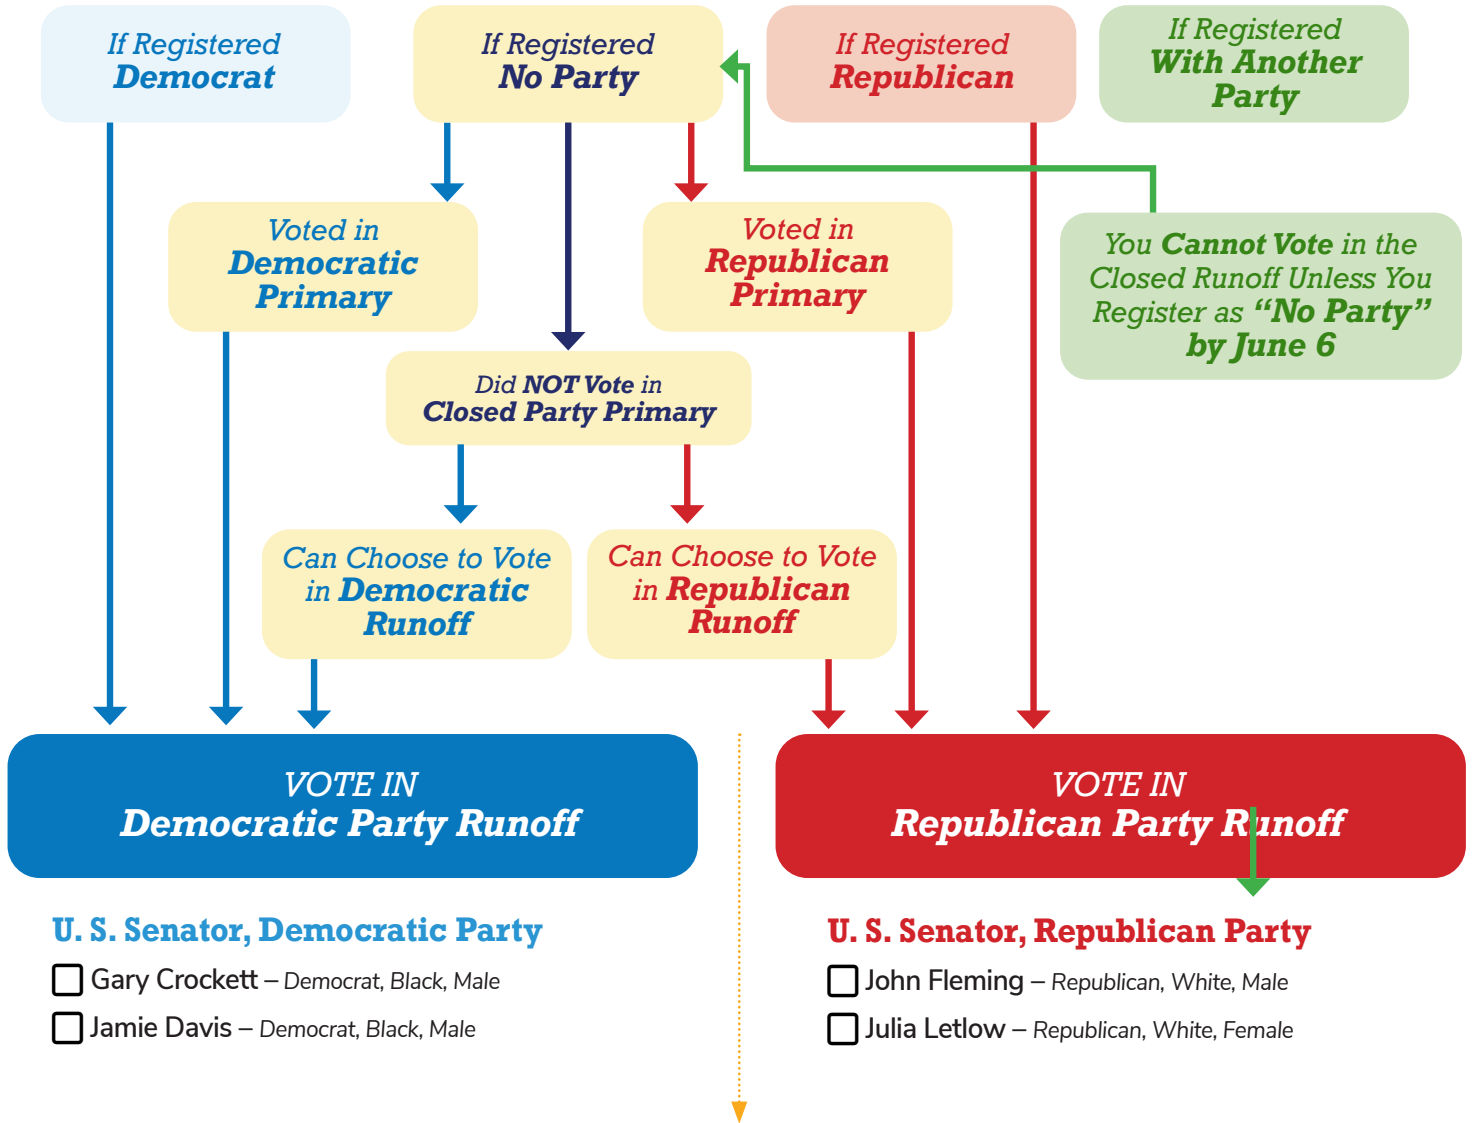

Closed Party Runoff

Closed Party Runoff & Municipal General

U. S. Senator, Democratic Party

- ☐ Gary Crockett – Democrat, Black, Male
- ☐ Jamie Davis – Democrat, Black, Male

U. S. Senator, Republican Party

- ☐ John Fleming – Republican, White, Male
- ☐ Julia Letlow – Republican, White, Female