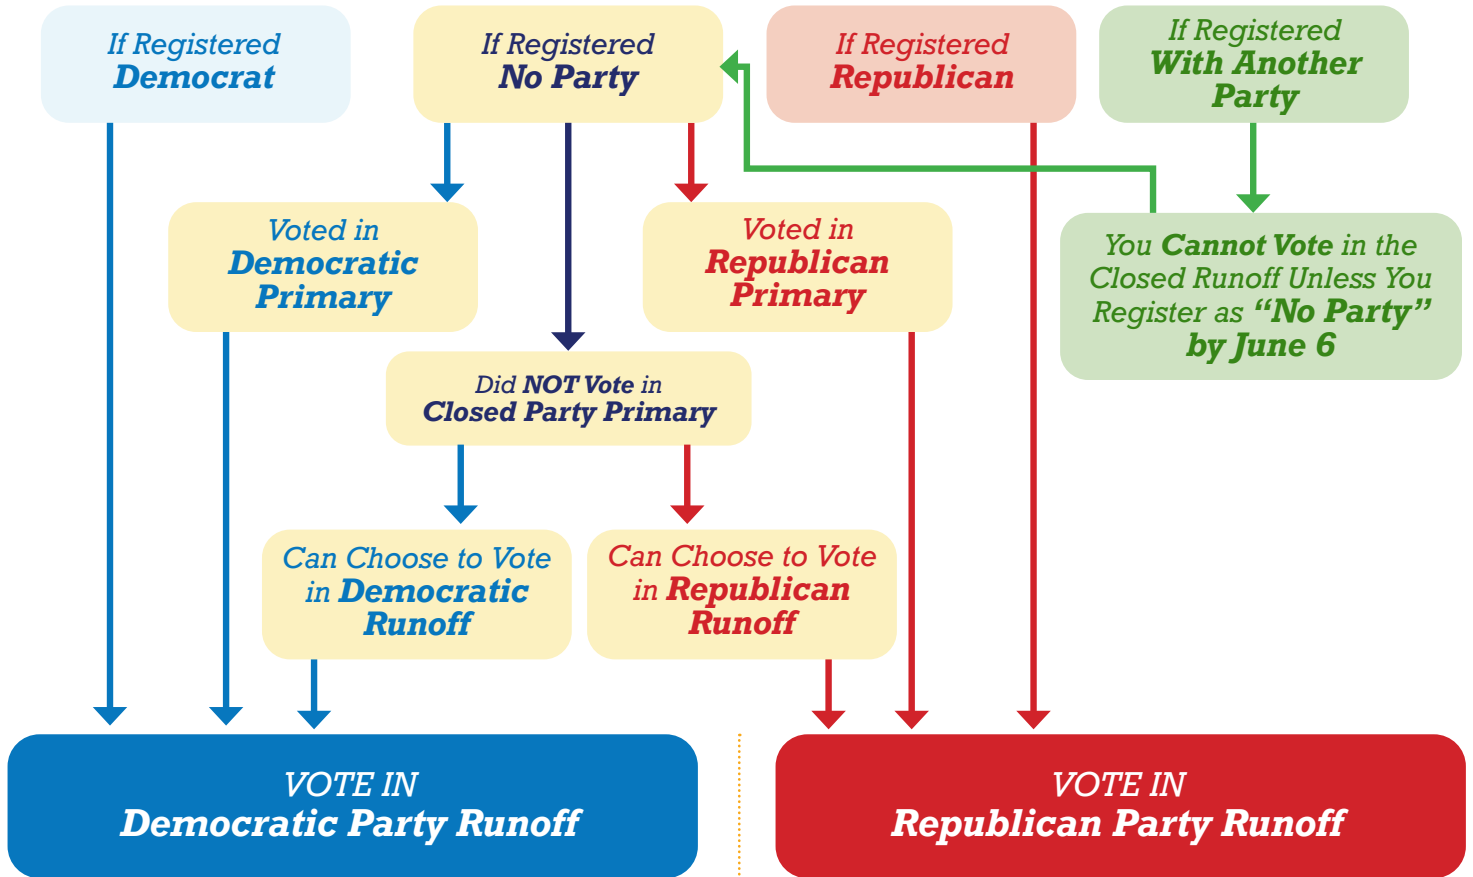

Closed Party Runoff

Closed Party Runoff & Municipal General

U. S. Senator, Democratic Party

- ☐ Gary Crockett – Democrat, Black, Male
- ☐ Jamie Davis – Democrat, Black, Male

U. S. Senator, Republican Party

- ☐ John Fleming – Republican, White, Male
- ☐ Julia Letlow – Republican, White, Female