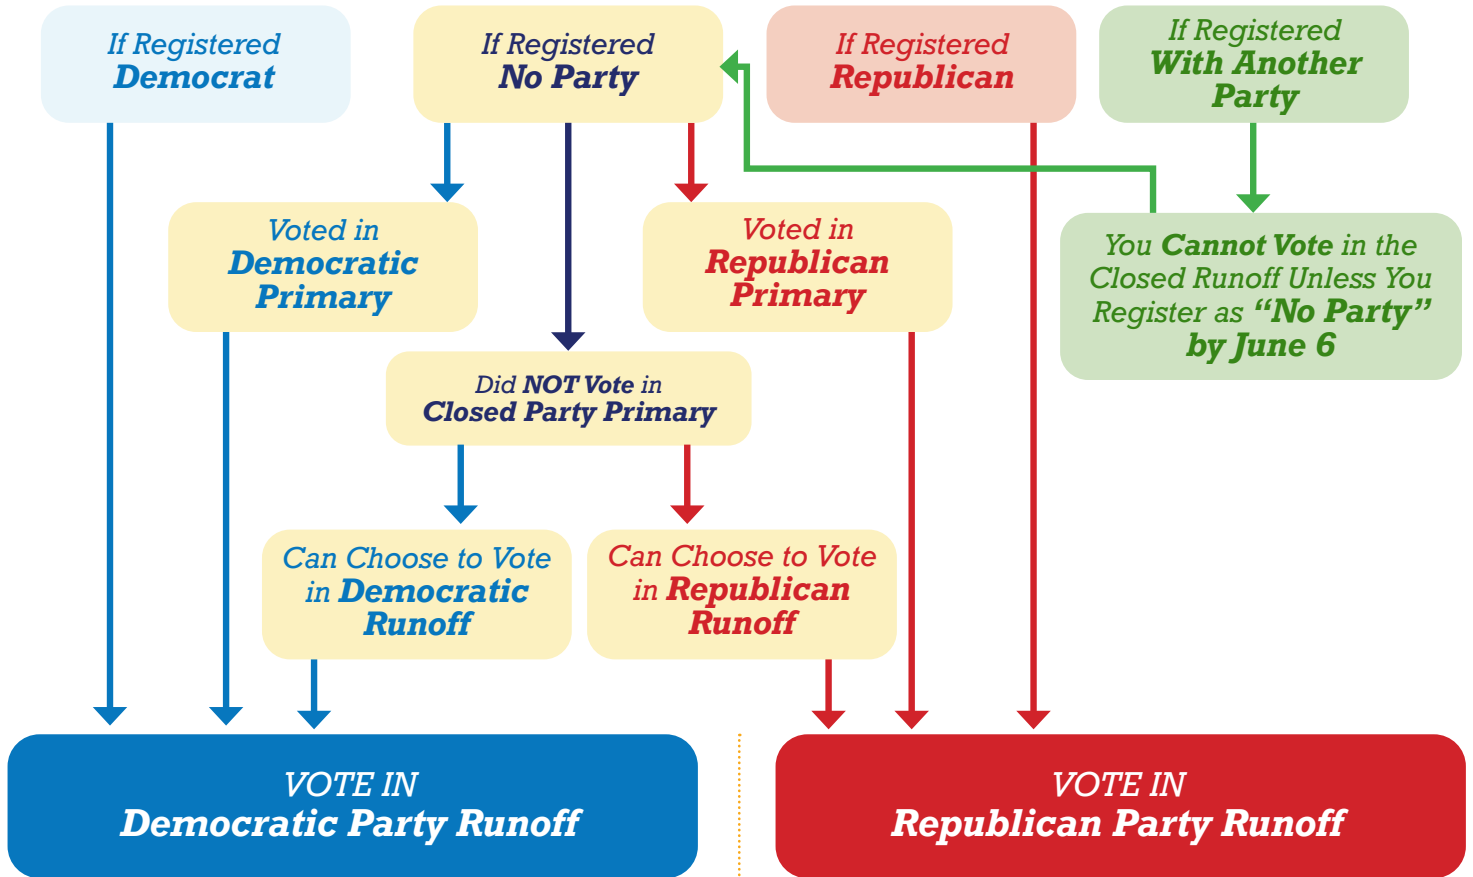

Closed Party Runoff

Closed Party Runoff & Municipal General

U. S. Senator, Democratic Party

- ☐ Gary Crockett – Democrat, Black, Male
- ☐ Jamie Davis – Democrat, Black, Male

U. S. Senator, Republican Party

- ☐ John Fleming – Republican, White, Male
- ☐ Julia Letlow – Republican, White, Female

PSC District 1 - Republican Party

- ☐ Stephanie Hilferty – Republican, White, Female
- ☐ John Young – Republican, White, Male