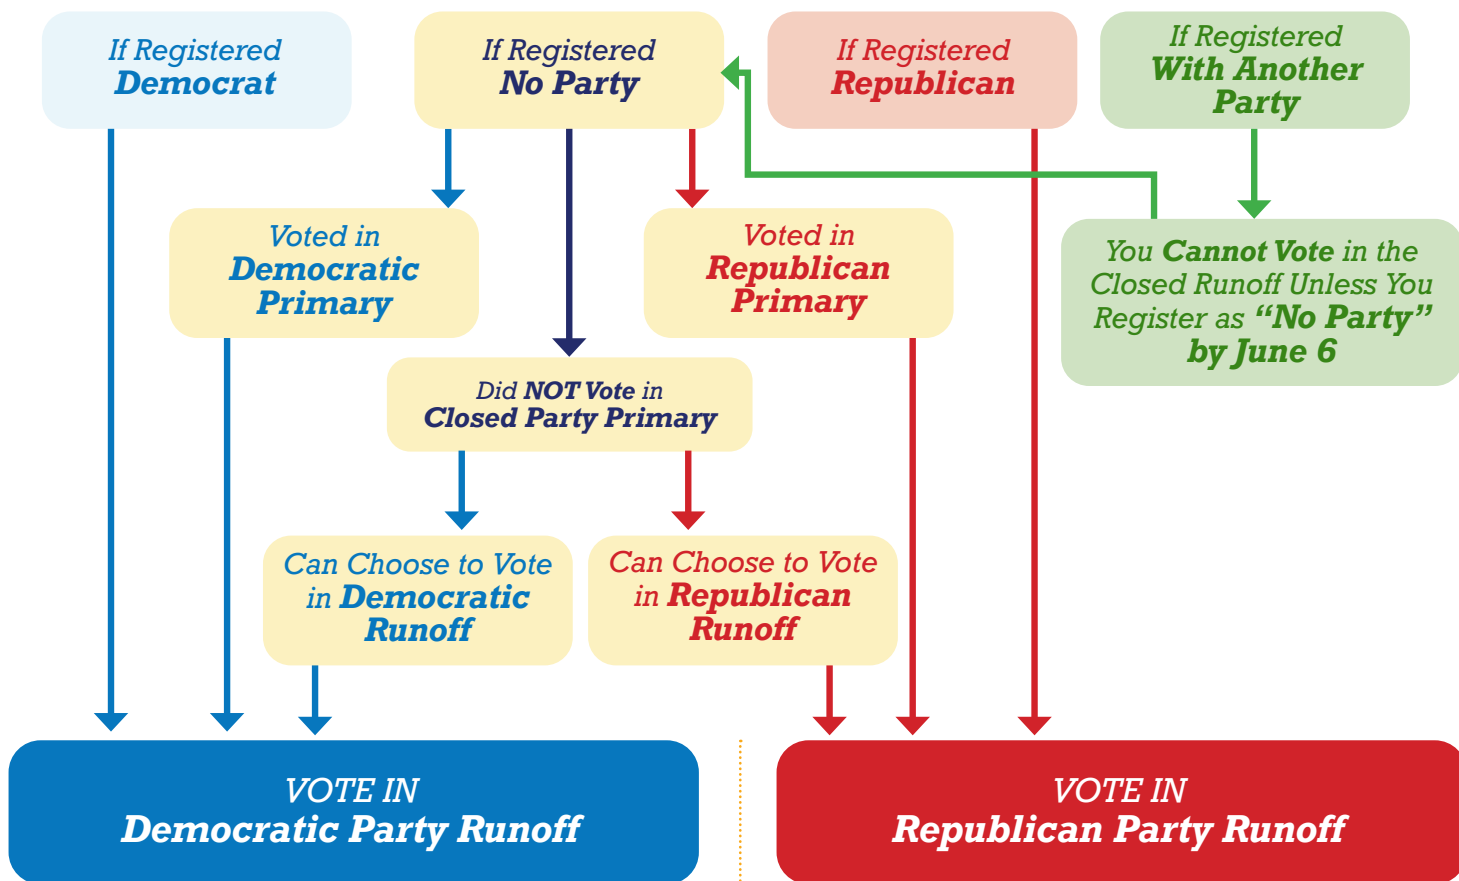

Yes

No

See Candidates on Next Page

This sample ballot displays every election taking place in the Parish. Actual ballots may vary by precinct or district. Scan the QR code to confirm your specific ballot on the Secretary of State's website.

Closed Party Runoff

Closed Party Runoff & Municipal General

U. S. Senator, Democratic Party

- Gary Crockett – Democrat, Black, Male
- Jamie Davis – Democrat, Black, Male

U. S. Senator, Republican Party

- John Fleming – Republican, White, Male
- Julia Letlow – Republican, White, Female

A closed primary system means each political party chooses its own candidate before the general election.

- Republicans vote only in the Republican Runoff
- Democrats vote only in Democratic Runoff
- Voters with “No Party” can choose ONE party’s runoff to vote in. **If you are registered in a different party (i.e. Libertarian or Green) and want to participate in the Closed Runoff—you MUST change your designation to NO PARTY before June 6** and then choose to vote in the Republican or Democratic Runoff